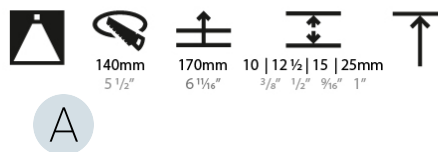

GENERAL

Series: Bioniq
 Subseries: Bioniq Round Deep
 Brand: Prolicht
 Division: Architectural
 Mounting Type: Trimless
 Mounting Location: Ceiling
 Subcategory: Downlight

PHYSICAL

Shape: Round
 Diameter (mm): 136
 Diameter (in): 5 3/8
 Height (mm): 151
 Height (in): 5 15/16
 Ceiling Thickness (mm): 10 / 12.5 / 15 / 25
 Ceiling Thickness (in): 3/8 or 1/2 or 9/16 or 1
 Min. Recessing Depth (mm): 170
 Min. Recessing Depth (in): 6 11/16
 Light Distribution: Downlight
 Weight (kg): 1.078
 Weight (lbs): 2.37
 Fixture Finish: SSR / BKV / CWI / CRY / HAB / LAG / UFT / ITA / RUA / RUR / MIC / FTG / MYG / TWT / LOD / PUS / FRO / FUP / KIA / POP / BLS / SPG / MEY / GOH / GUM / CHC / COM / ABZ / JAG / OBR / MOS / ROR
 Fixture Material: Aluminum Die Cast
 Cut-out Measurements: Ø 140mm / 5 1/2"
 Upon Request: Unique Ceiling Thickness

OPTICAL

Reflector°: 18 / 34
 Optic°: Lens Pack - No Lens / Linear Spread Lens / Honeycomb / Spread Lens
 Adjustability: Fixed
 Upon Request: Special Beam Angles

RATINGS AND CERTIFICATIONS

382, F 416-247-9319, www.zaneen.com
 Certified and created for North American standards at the end of the existing Model #. For assistance on 'custom' specifications, contact zteam@zaneen.com.
 In a constant effort to supply the best product, we reserve the right to change specifications or materials without notice. The most recent specification sheets are found at zaneen.com
 IP rating: IP20