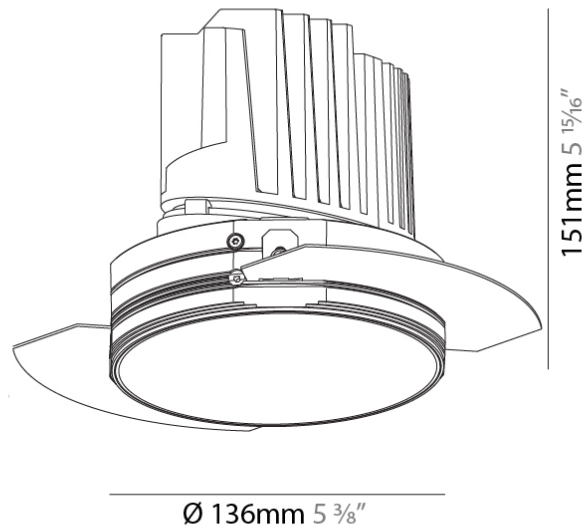

GENERAL

Series: Bioniq
 Subseries: Bioniq Round Deep
 Brand: Prolicht
 Division: Architectural
 Mounting Type: Trimless
 Mounting Location: Ceiling
 Subcategory: Downlight

PHYSICAL

Shape: Round
 Diameter (mm): 136
 Diameter (in): 5 3/8
 Height (mm): 151
 Height (in): 5 15/16
 Ceiling Thickness (mm): 10 / 12.5 / 15 / 25
 Ceiling Thickness (in): 3/8 or 1/2 or 9/16 or 1
 Min. Recessing Depth (mm): 170
 Min. Recessing Depth (in): 6 11/16
 Light Distribution: Downlight
 Weight (kg): 1.078
 Weight (lbs): 2.37
 Fixture Finish: SSR / BKV / CWI / CRY / HAB / LAG / UFT / ITA / RUA / RUR / MIC / FTG / MYG / TWT / LOD / PUS / FRO / FUP / KIA / POP / BLS / SPG / MEY / GOH / GUM / CHC / COM / ABZ / JAG / OBR / MOS / ROR
 Fixture Material: Aluminum Die Cast
 Cut-out Measurements: Ø 140mm / 5 1/2"
 Upon Request: Unique Ceiling Thickness

OPTICAL

Reflector°: 18 / 34
 Optic°: Lens Pack - No Lens / Linear Spread Lens / Honeycomb / Spread Lens
 Adjustability: Fixed
 Upon Request: Special Beam Angles

RATINGS AND CERTIFICATIONS

382, F 416-247-9319, www.zaneen.com
 Certified and created for North American standards at the end of the existing Model #. For assistance on 'custom' specifications, contact zteam@zaneen.com.
 In a constant effort to supply the best product, we reserve the right to change specifications or materials without notice. The most recent specification sheets are found at zaneen.com
 IP rating: IP20